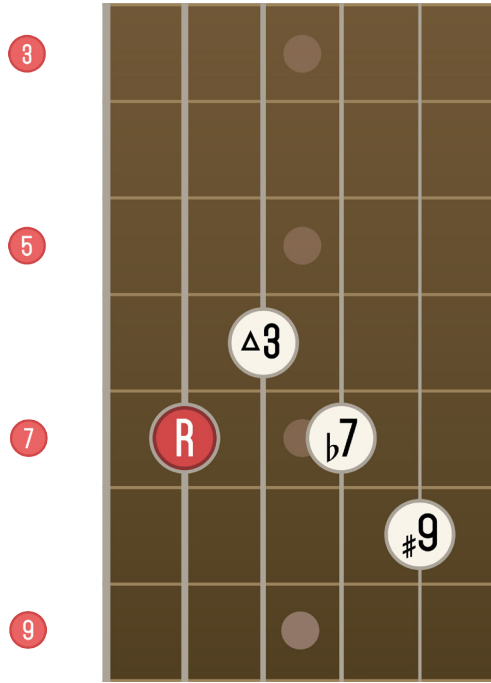

# YOUNG STUFF

Snarky Puppy  
Young Stuff

➤ EX. 1

Standard tuning

Music By Michael League

♩ = 88

1 Fm9 2 D7(#9) 3 Db maj7 4 Bb m7

*mf*

T	8	6	6	6
A	8	5	5	6
B	8	4	6	6

# ROID RAGE

Dopapod  
Drawn Onward

EX. 2

Standard tuning

$\text{♩} = 144$

Music by Eli Winderman

(Am7)

*mf*